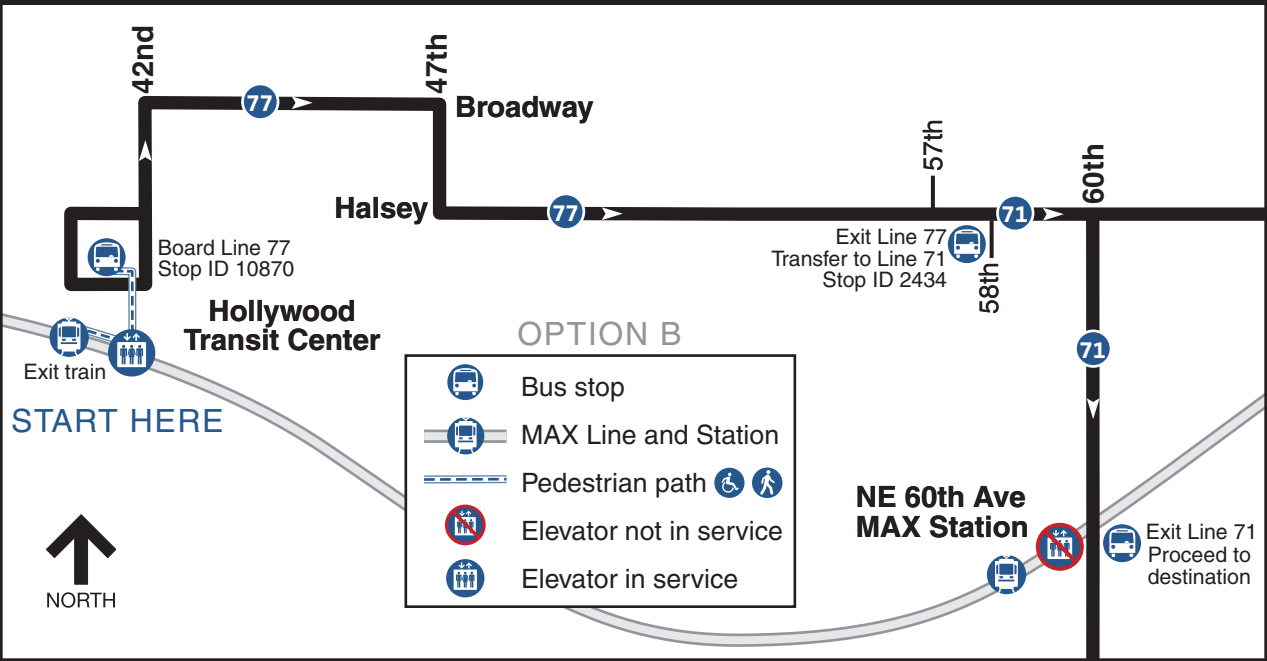

MAX Station Elevator Outage Detour

Eastbound ending at NE 60th Ave Station

42nd

47th

Broadway

Halsey

57th

60th

Board Line 77
Stop ID 10870

**Hollywood
Transit Center**

Exit Line 77
Transfer to Line 71
Stop ID 2434

OPTION B

-  Bus stop
-  MAX Line and Station
-  Pedestrian path  
-  Elevator not in service
-  Elevator in service

START HERE

NORTH

**NE 60th Ave
MAX Station**

Exit Line 71
Proceed to
destination